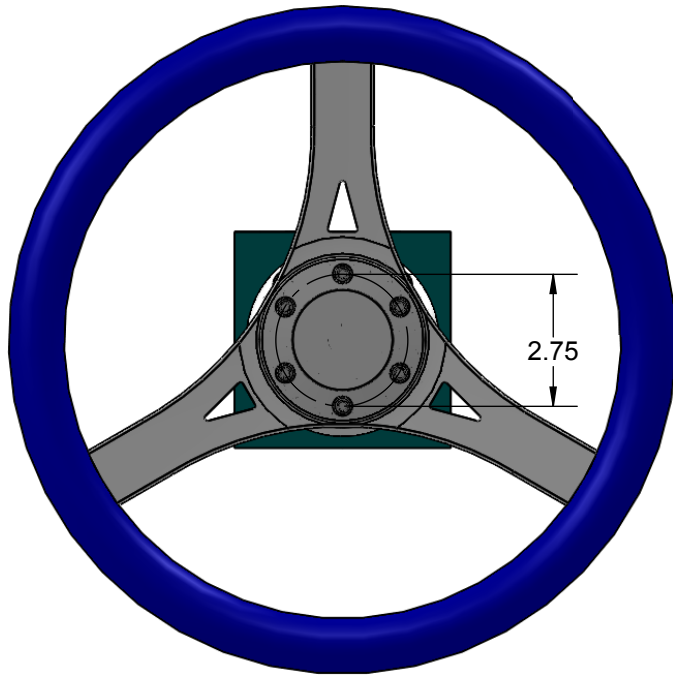

HARDIN MARINE 11 Industry Dr. Palm Coast, FL 32137
386-445-2500 / FAX 386-445-1122

PART NO.
137-9130

TITLE:
MOMO CENTER CAP

www.hardin-marine.com

INSTALLATION INSTRUCTIONS:

- 1) ALIGN WHEEL WITH THE PROPER BOLT HOLES IN THE STEERING WHEEL ADAPTER.
- 2) APPLY BLUE LOCTITE TO THE SUPPLIED 1/4-20 BOLTS. TORQUE TO 120 IN. LBS..