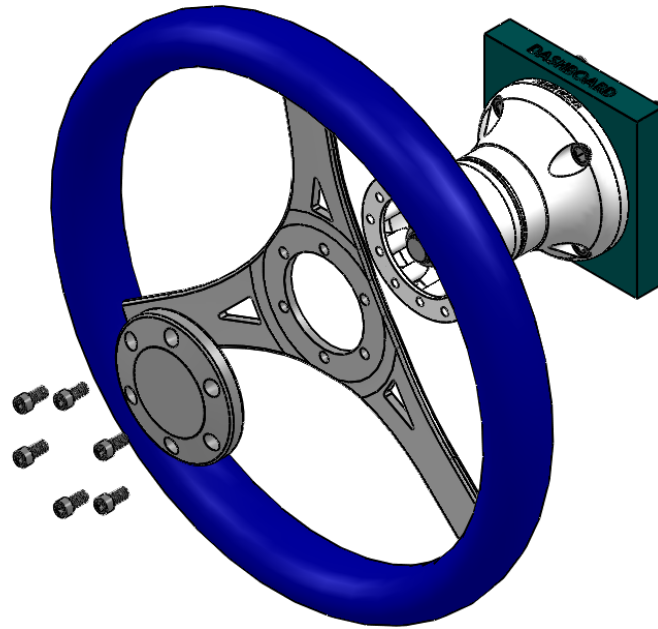

HARDIN MARINE 11 Industry Dr. Palm Coast, FL 32137
386-445-2500 / FAX 386-445-1122

PART NO.
137-9130

TITLE:
MOMO CENTER CAP

www.hardin-marine.com

INSTALLATION INSTRUCTIONS:

- 1) ALIGN WHEEL WITH THE PROPER BOLT HOLES IN THE STEERING WHEEL ADAPTER.
- 2) APPLY BLUE LOCTITE TO THE SUPPLIED 1/4-20 BOLTS. TORQUE TO 120 IN. LBS..