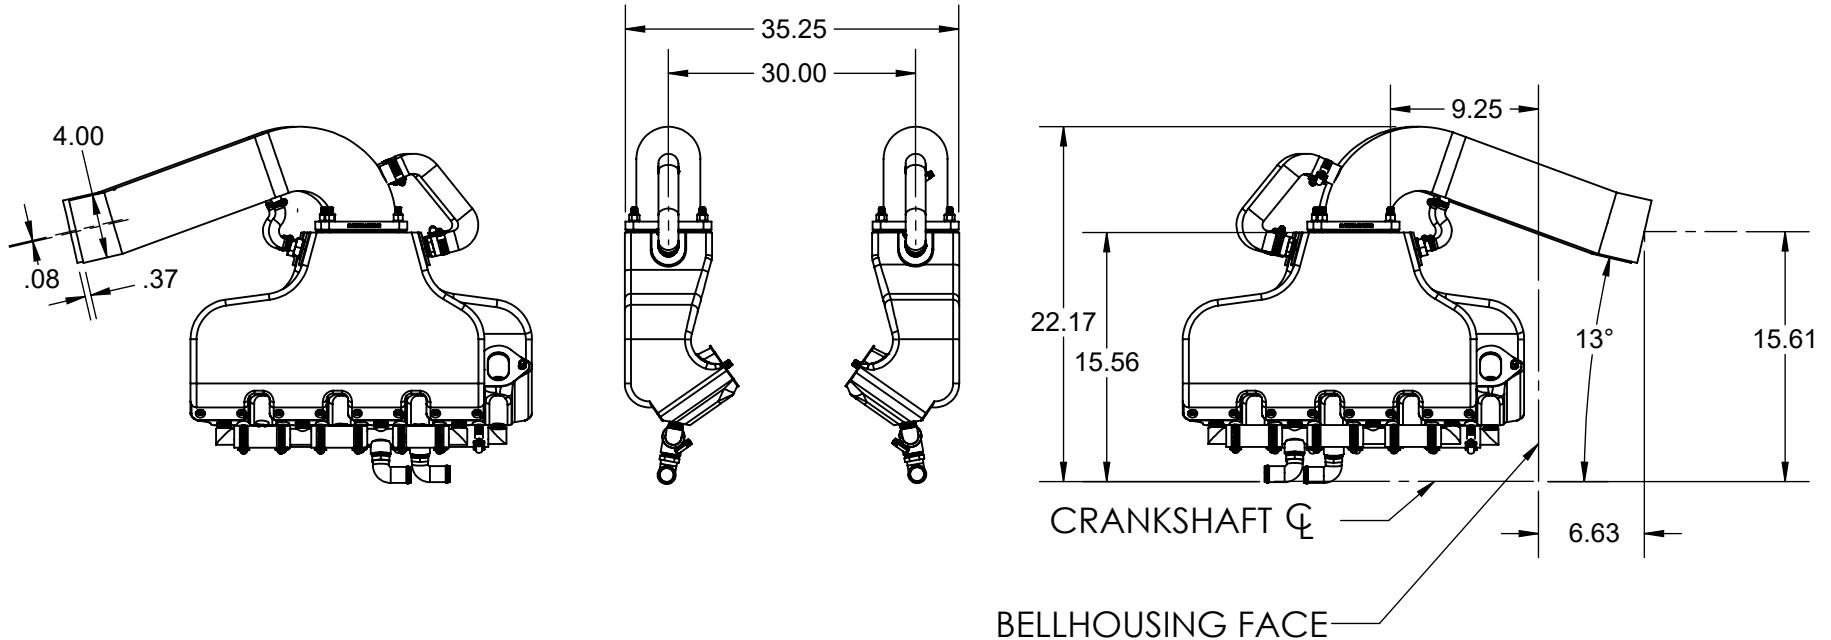

HARDIN MARINE 11 Industry Dr. Palm Coast, FL 32137
386-445-2500 / FAX 386-445-1122

PART NO.
620-36000

TITLE:
FORD 460 w/ STD LONG RISERS

www.hardin-marine.com

CAUTION HARDIN MARINE MANIFOLD SYSTEMS ARE DESIGNED FOR USE ON ENGINES WITH FULL TIME CONSTANT WATER CIRCULATION AT ALL TIMES. NOTE** AFTER APPROXIMATELY 2-5 HOURS USE OR NUMEROUS ENGINE HEAT CYCLES ALL HARDWARE MUST BE RETORQUED AND OR TIGHTENED.**