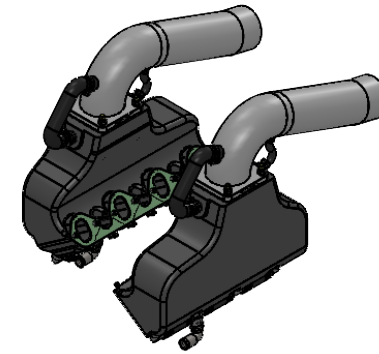

HARDIN MARINE 11 Industry Dr. Palm Coast, FL 32137
386-445-2500 / FAX 386-445-1122

PART NO.
620-36000

TITLE:
FORD 460 w/ STD LONG RISERS

www.hardin-marine.com

CAUTION HARDIN MARINE MANIFOLD SYSTEMS ARE DESIGNED FOR USE ON ENGINES WITH FULL TIME CONSTANT WATER CIRCULATION AT ALL TIMES. NOTE** AFTER APPROXIMATELY 2-5 HOURS USE OR NUMEROUS ENGINE HEAT CYCLES ALL HARDWARE MUST BE RETORQUED AND OR TIGHTENED.**