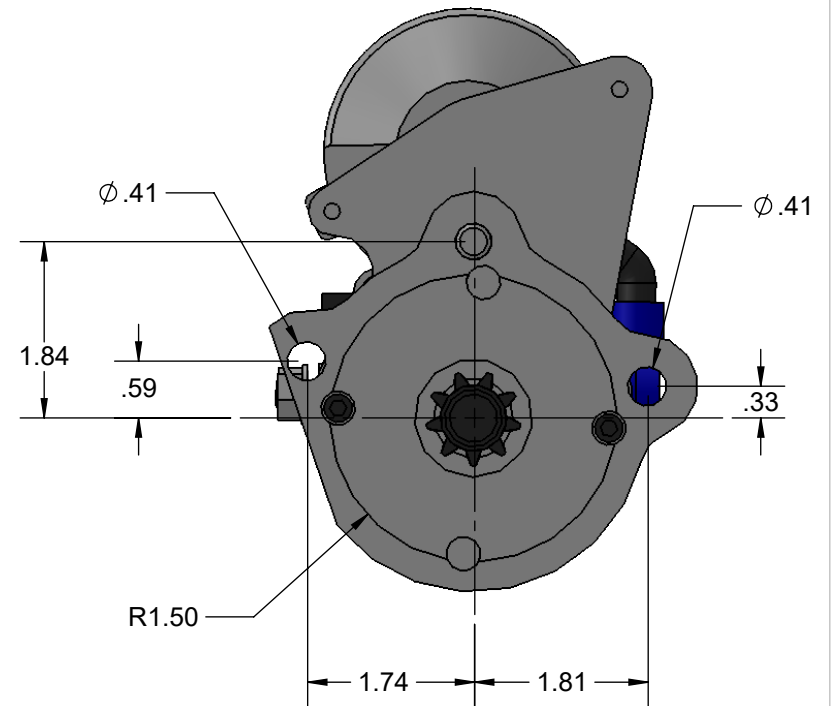

HARDIN MARINE 11 Industry Dr. Palm Coast, FL 32137
386-445-2500 / FAX 386-445-1122

PART NO.
620-50135

TITLE:
PRESTOLITE 3 BOLT STARTER

www.hardin-marine.com

THIS DRAWING IS CONFIDENTIAL AND IS SUPPLIED ON EXPRESS CONDITION THAT IT SHALL NOT BE LENT, COPIED OR DISCLOSED TO ANY OTHER PERSON OR USED FOR ANY OTHER PURPOSE WITHOUT WRITTEN CONSENT OF HARDIN MARINE INC.. BREACH OF THIS CONTRACT WILL HOLD AND IT'S PRINCIPALS LIABLE FOR LOSS AND DAMAGES.