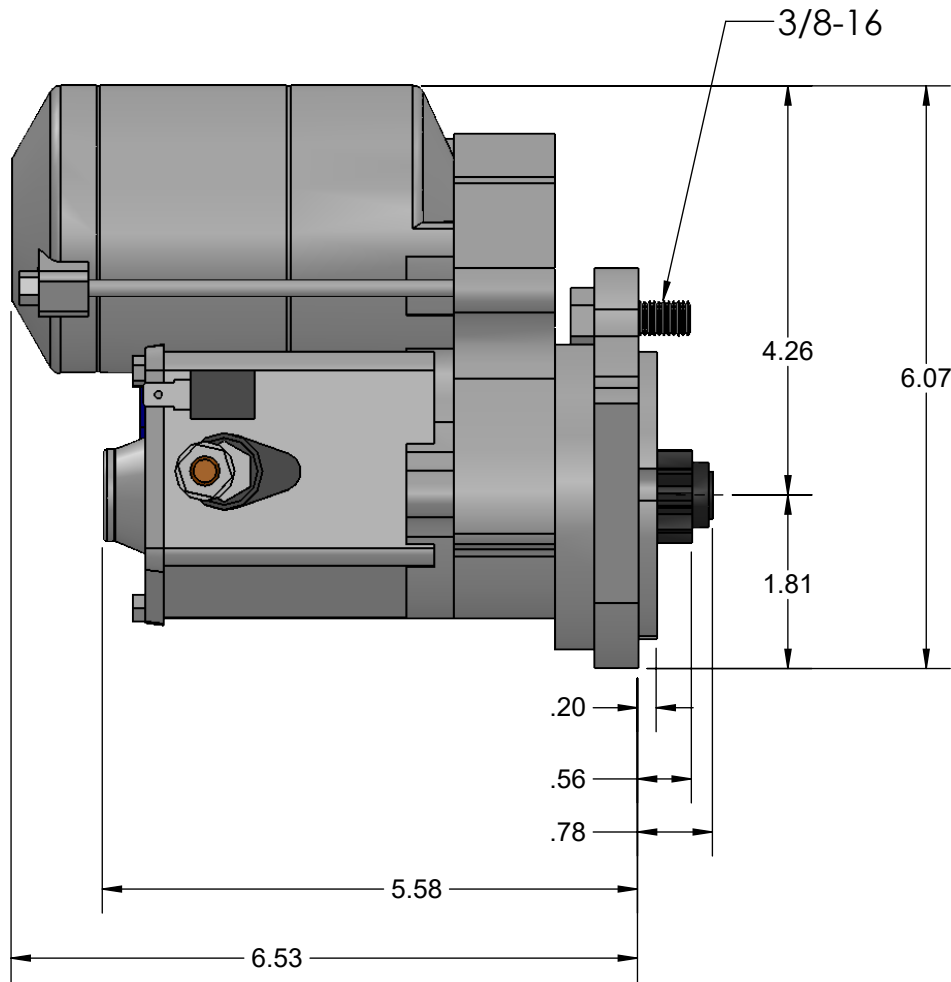

HARDIN MARINE 11 Industry Dr. Palm Coast, FL 32137
386-445-2500 / FAX 386-445-1122

PART NO.
620-50135

TITLE:
PRESTOLITE 3 BOLT STARTER

www.hardin-marine.com

THIS DRAWING IS CONFIDENTIAL AND IS SUPPLIED ON EXPRESS CONDITION THAT IT SHALL NOT BE LENT, COPIED OR DISCLOSED TO ANY OTHER PERSON OR USED FOR ANY OTHER PURPOSE WITHOUT WRITTEN CONSENT OF HARDIN MARINE INC.. BREACH OF THIS CONTRACT WILL HOLD AND IT'S PRINCIPALS LIABLE FOR LOSS AND DAMAGES.