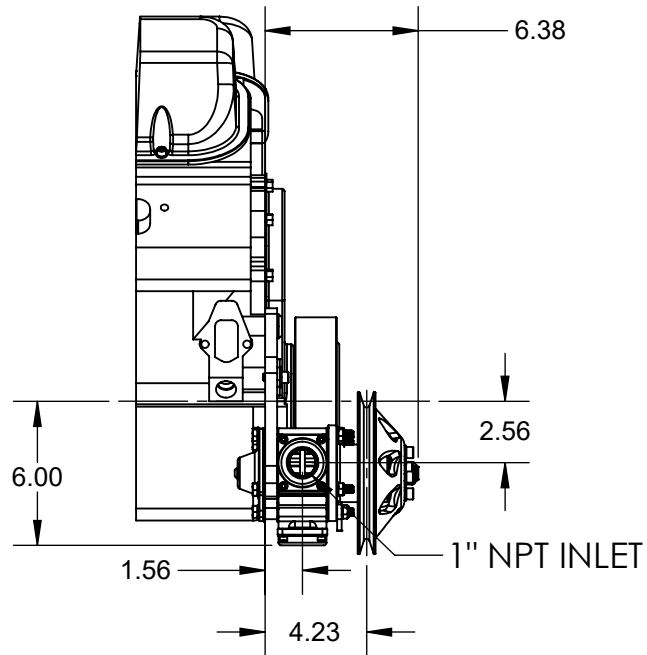

HARDIN
MARINE

11 Industry Dr. Palm Coast, FL 32137
386-445-2500 / FAX 386-445-1122

PART NO.
625-4911

TITLE: 1 STG STAINLESS SEA PUMP w/ SINGLE GRV
PULLEY & 1"NPT INLET/OUTLET

www.hardin-marine.com

THIS DRAWING IS CONFIDENTIAL AND IS SUPPLIED ON EXPRESS CONDITION THAT IT SHALL NOT BE LENT, COPIED OR DISCLOSED TO ANY OTHER PERSON OR USED FOR ANY OTHER PURPOSE WITHOUT WRITTEN CONSENT OF HARDIN MARINE INC.. BREACH OF THIS CONTRACT WILL HOLD AND IT'S PRINCIPALS LIABLE FOR LOSS AND DAMAGES.