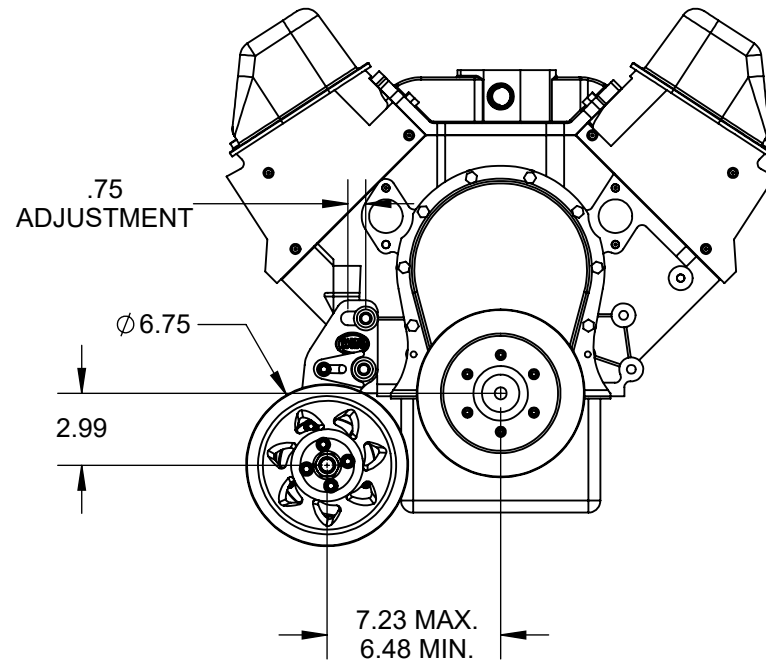

HARDIN
MARINE

11 Industry Dr. Palm Coast, FL 32137
386-445-2500 / FAX 386-445-1122

PART NO.
625-4911

TITLE: 1 STG STAINLESS SEA PUMP w/ SINGLE GRV
PULLEY & 1"NPT INLET/OUTLET

www.hardin-marine.com

THIS DRAWING IS CONFIDENTIAL AND IS SUPPLIED ON EXPRESS CONDITION THAT IT SHALL NOT BE LENT, COPIED OR DISCLOSED TO ANY OTHER PERSON OR USED FOR ANY OTHER PURPOSE WITHOUT WRITTEN CONSENT OF HARDIN MARINE INC.. BREACH OF THIS CONTRACT WILL HOLD AND IT'S PRINCIPALS LIABLE FOR LOSS AND DAMAGES.