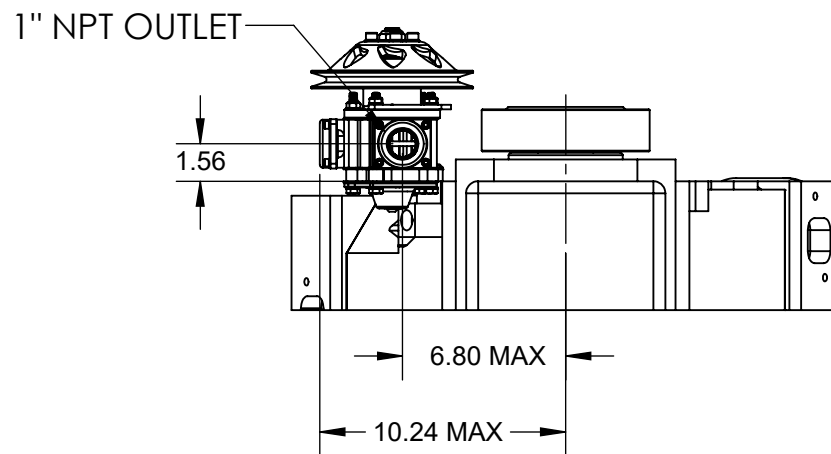

HARDIN
MARINE

11 Industry Dr. Palm Coast, FL 32137
386-445-2500 / FAX 386-445-1122

PART NO.
625-4911

TITLE: 1 STG STAINLESS SEA PUMP w/ SINGLE GRV
PULLEY & 1"NPT INLET/OUTLET

www.hardin-marine.com

THIS DRAWING IS CONFIDENTIAL AND IS SUPPLIED ON EXPRESS CONDITION THAT IT SHALL NOT BE LENT, COPIED OR DISCLOSED TO ANY OTHER PERSON OR USED FOR ANY OTHER PURPOSE WITHOUT WRITTEN CONSENT OF HARDIN MARINE INC.. BREACH OF THIS CONTRACT WILL HOLD AND IT'S PRINCIPALS LIABLE FOR LOSS AND DAMAGES.