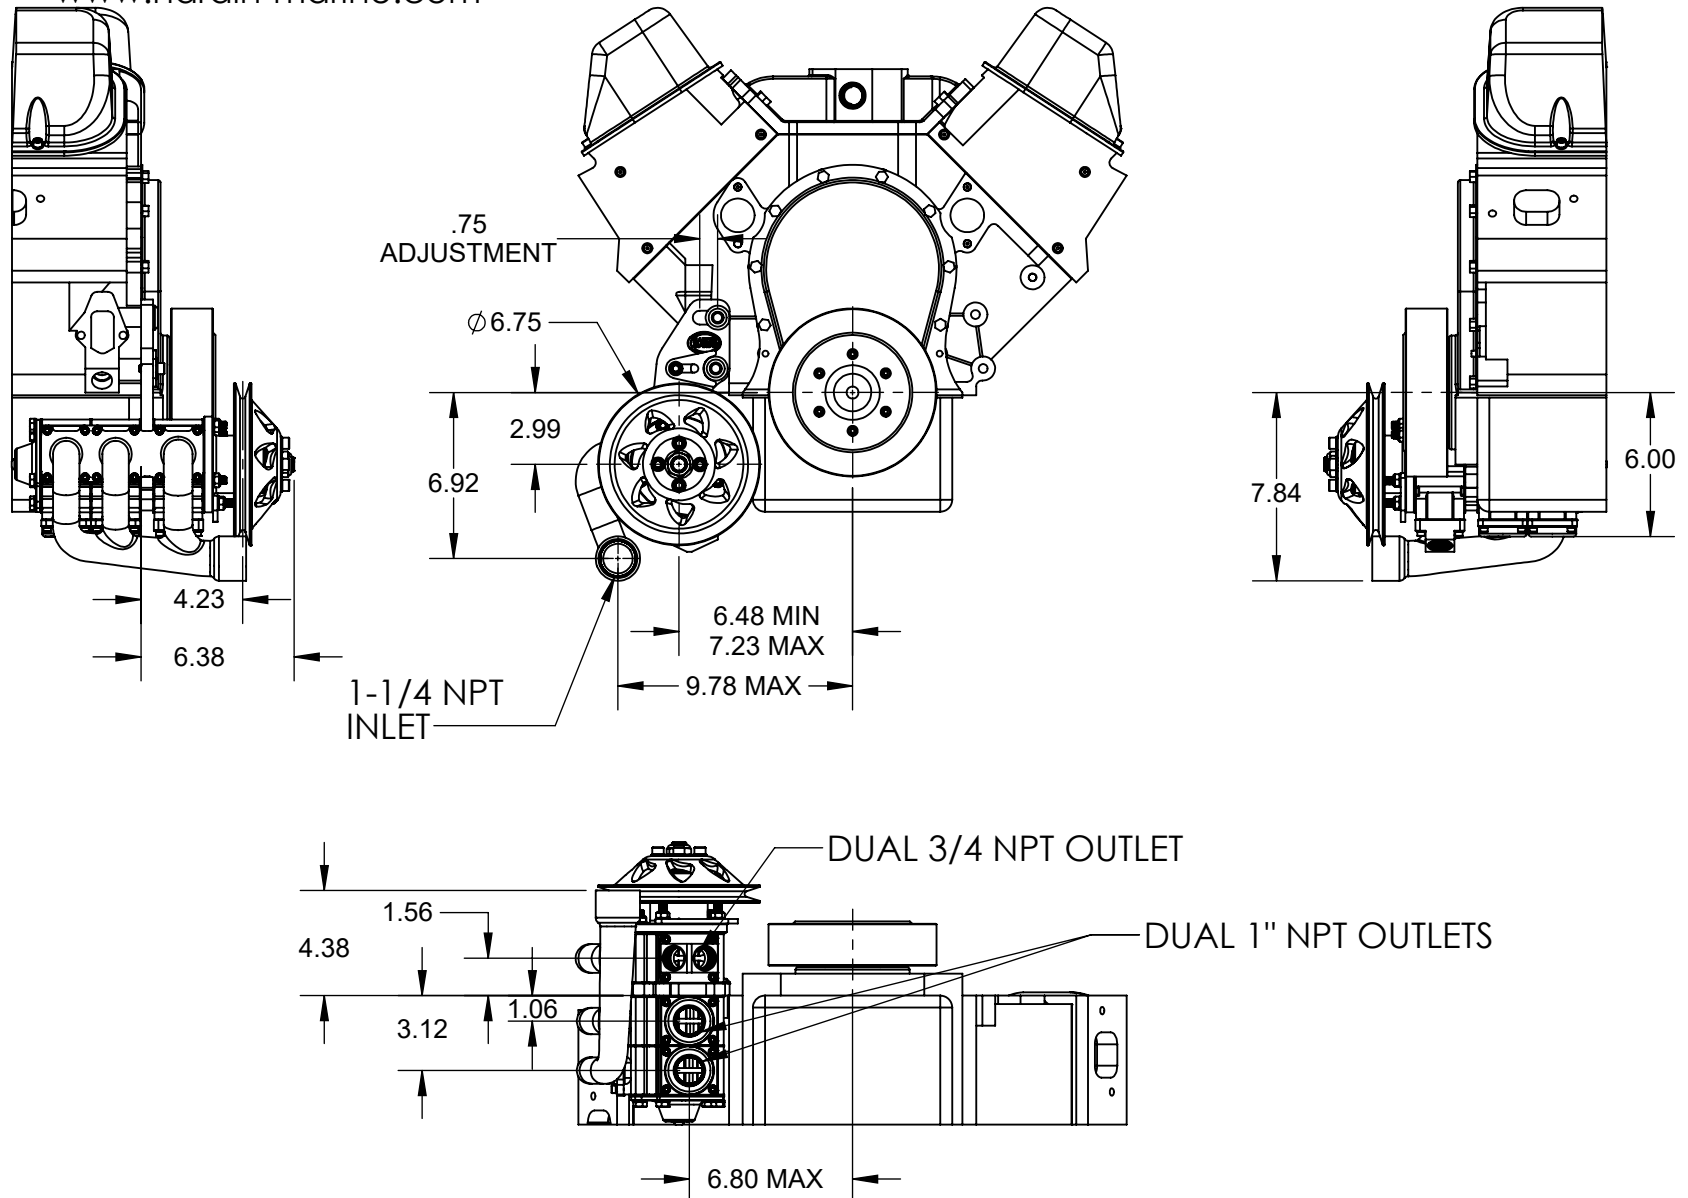

**HARDIN
MARINE**

11 Industry Dr. Palm Coast, FL 32137
386-445-2500 / FAX 386-445-1122

PART NO.

625-4982

TITLE:

3 STG STAINLESS SEA PUMP w/ SINGLE GRV PULLEY, 1-1/4NPT
INLET, SINGLE DUAL 3/4NPT OUTLET & DUAL 1" NPT OUTLETS

www.hardin-marine.com

THIS DRAWING IS CONFIDENTIAL AND IS SUPPLIED ON EXPRESS CONDITION THAT IT SHALL NOT BE LENT, COPIED OR DISCLOSED TO ANY OTHER PERSON OR USED FOR ANY OTHER PURPOSE WITHOUT WRITTEN CONSENT OF HARDIN MARINE INC.. BREACH OF THIS CONTRACT WILL HOLD ..... AND IT'S PRINCIPALS LIABLE FOR LOSS AND DAMAGES.