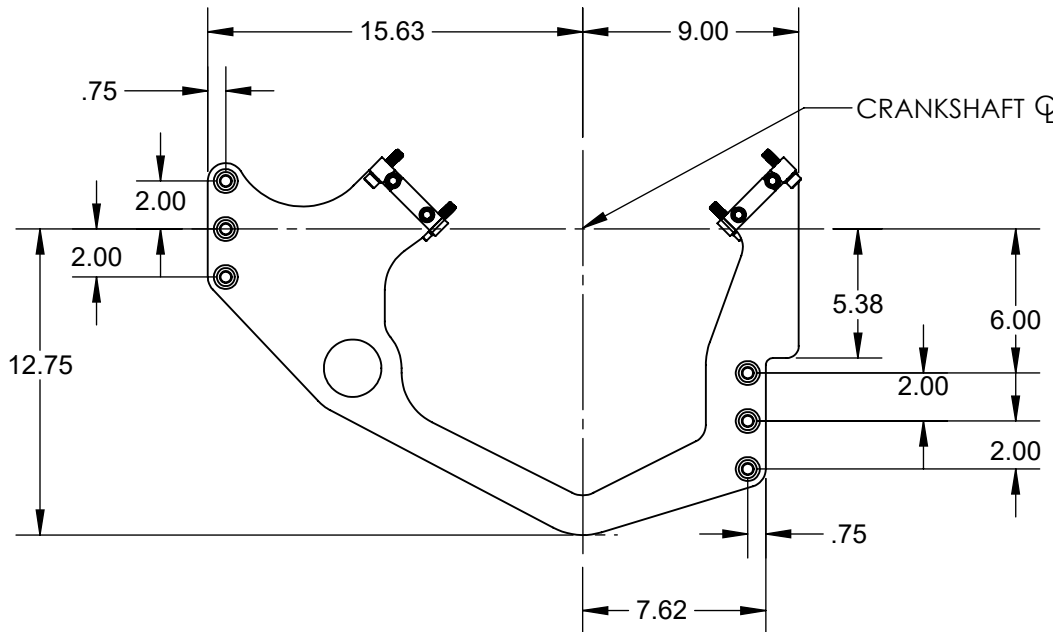

HARDIN
MARINE

11 Industry Dr. Palm Coast, FL 32137
386-445-2500 / FAX 386-445-1122

PART NO.

625-8522

TITLE:

BBC STAGGERED ENGINE MOUNT

www.hardin-marine.com

STARBOARD SIDE SHOWN.
FLIP MOUNT FOR PORT SIDE

ENGINE MOUNTS COME RAW ALUMINUM FINISH

ITEM NO.	PART NUMBER	DESCRIPTION	QTY.
1	625-4041	WASHER, HAT	6
2	625-8508	MOUNT, STAGGERED	1
3	625-8530	PAD, ENGINE MOUNT	2
4	625-8531	PAD, FRONT - ENGINE MOUNT	2
5	90037AN-STSS	WASHER, 3/8 AN	10
6	90037C150SHS	BOLT, SHCS, 3/8-16x1.50	6
7	90037C225SHS	BOLT, SHCS, 3/8-16x2-1/4	4