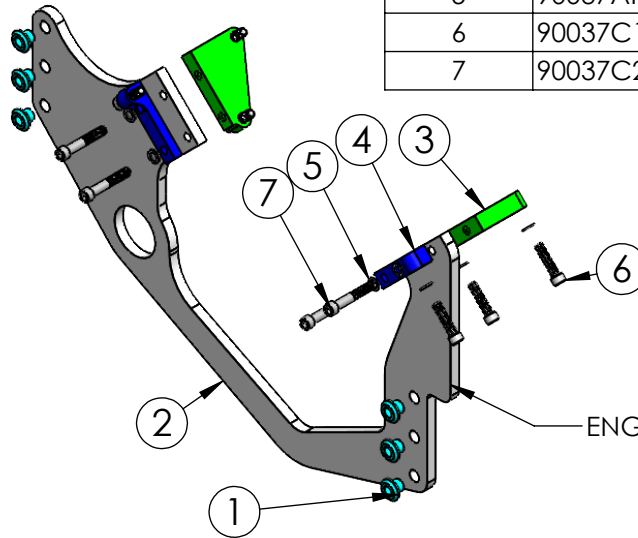

HARDIN
MARINE

11 Industry Dr. Palm Coast, FL 32137
386-445-2500 / FAX 386-445-1122

PART NO.

625-8522

TITLE:

BBC STAGGERED ENGINE MOUNT

www.hardin-marine.com

STARBOARD SIDE SHOWN.
FLIP MOUNT FOR PORT SIDE

ENGINE MOUNTS COME RAW ALUMINUM FINISH

ITEM NO.	PART NUMBER	DESCRIPTION	QTY.
1	625-4041	WASHER, HAT	6
2	625-8508	MOUNT, STAGGERED	1
3	625-8530	PAD, ENGINE MOUNT	2
4	625-8531	PAD, FRONT - ENGINE MOUNT	2
5	90037AN-STSS	WASHER, 3/8 AN	10
6	90037C150SHS	BOLT, SHCS, 3/8-16x1.50	6
7	90037C225SHS	BOLT, SHCS, 3/8-16x2-1/4	4