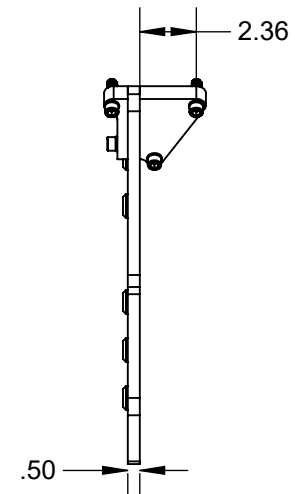

HARDIN
MARINE

11 Industry Dr. Palm Coast, FL 32137
386-445-2500 / FAX 386-445-1122

PART NO.

625-8522

TITLE:

BBC STAGGERED ENGINE MOUNT

www.hardin-marine.com

STARBOARD SIDE SHOWN.
FLIP MOUNT FOR PORT SIDE

ENGINE MOUNTS COME RAW ALUMINUM FINISH

ITEM NO.	PART NUMBER	DESCRIPTION	QTY.
1	625-4041	WASHER, HAT	6
2	625-8508	MOUNT, STAGGERED	1
3	625-8530	PAD, ENGINE MOUNT	2
4	625-8531	PAD, FRONT - ENGINE MOUNT	2
5	90037AN-STSS	WASHER, 3/8 AN	10
6	90037C150SHS	BOLT, SHCS, 3/8-16x1.50	6
7	90037C225SHS	BOLT, SHCS, 3/8-16x2-1/4	4