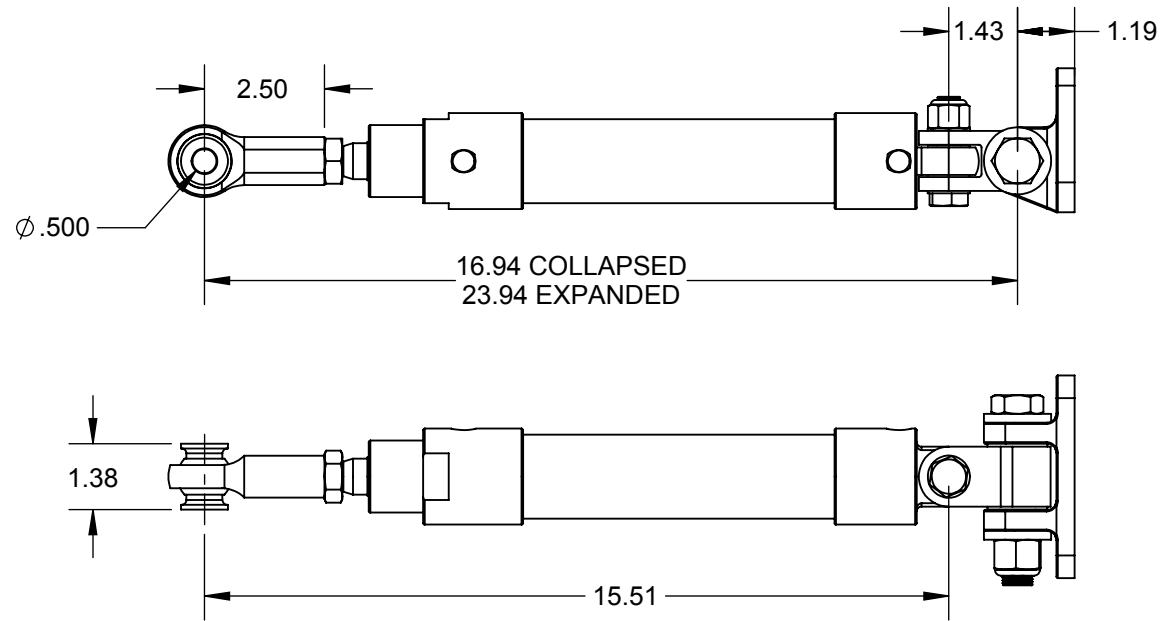

HARDIN MARINE 11 Industry Dr. Palm Coast, FL 32137
386-445-2500 / FAX 386-445-1122

PART NO.
137-9268

TITLE:
7" SHORT STEERING RAM w/ ROD ENDS

www.hardin-marine.com

USED IN KITS:
137-9403
137-9404
137-9405
137-9413
137-9414
137-9415

KIT COMES w/ 316SS BRAIDED HOSES, FITTINGS, THRU HULLS & HARDWARE, NOT SHOWN.

THIS DRAWING IS CONFIDENTIAL AND IS SUPPLIED ON EXPRESS CONDITION THAT IT SHALL NOT BE LENT, COPIED OR DISCLOSED TO ANY OTHER PERSON OR USED FOR ANY OTHER PURPOSE WITHOUT WRITTEN CONSENT OF HARDIN MARINE INC.. BREACH OF THIS CONTRACT WILL HOLD AND IT'S PRINCIPALS LIABLE FOR LOSS AND DAMAGES.