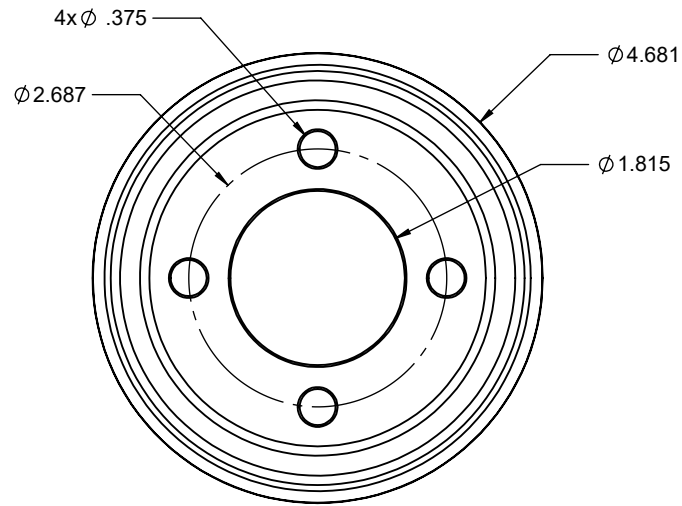

HARDIN 11 Industry Dr. Palm Coast, FL 32137
MARINE 386-445-2500 / FAX 386-445-1122

PART NO.
421-230

TITLE:
PULLEY, MERCURY 496 CIRCULATION PUMP

www.hardin-marine.com

COMES IN BOTH 421-225 & 421-226 KITS.