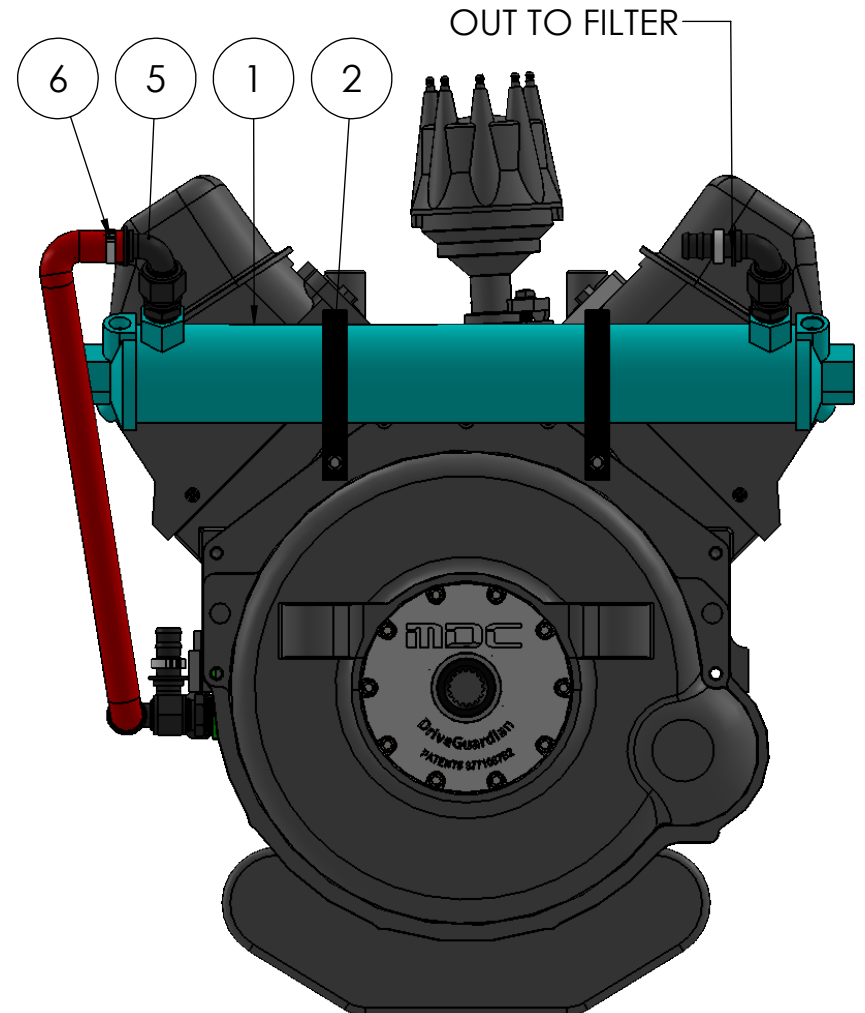

HARDIN MARINE 11 Industry Dr. Palm Coast, FL 32137
386-445-2500 / FAX 386-445-1122

PART NO.
620-821

TITLE:

1000 HP GEN 4 OIL COOLER KIT -12PO

www.hardin-marine.com

| ITEM NO. | PART NUMBER | DESCRIPTION | QTY. |
|----------|--------------|--|------|
| 1 | 620-575 | OIL COOLER | 1 |
| 2 | 625-7005 | BRAVO OIL COOLER MOUNT | 2 |
| 3 | 625-7914 | 3/4 NPT SIDE INLET OIL ADAPTER - GEN 4 | 1 |
| 4 | 552-981612BB | FITTING, 3/4NPT x -12 | 4 |
| 5 | 552-239012BB | HOSE END, -12 90 DEG. | 4 |
| 6 | 552-818412 | CLAMP, -12 PUSH LOC | 4 |
| 7 | 552-520012 | -12 PUSH ON HOSE | 8 |

OPTIONAL AVAILABLE OIL FILTER
HEAD MOUNT ASSEMBLY:
625-7745 POLISHED
625-7742 BLACK

THIS DRAWING IS CONFIDENTIAL AND IS SUPPLIED ON EXPRESS CONDITION THAT IT SHALL NOT BE LENT, COPIED OR DISCLOSED TO ANY OTHER PERSON OR USED FOR ANY OTHER PURPOSE WITHOUT WRITTEN CONSENT OF HARDIN MARINE INC.. BREACH OF THIS CONTRACT WILL HOLD AND IT'S PRINCIPALS LIABLE FOR LOSS AND DAMAGES.