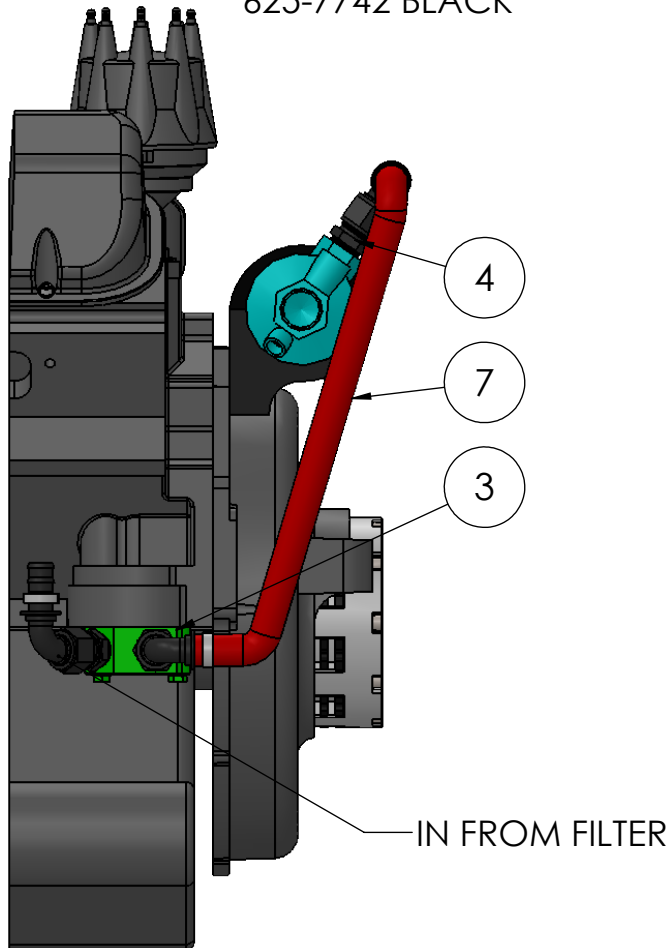

HARDIN MARINE 11 Industry Dr. Palm Coast, FL 32137
386-445-2500 / FAX 386-445-1122

PART NO.
620-821

TITLE:

1000 HP GEN 4 OIL COOLER KIT -12PO

www.hardin-marine.com

| ITEM NO. | PART NUMBER | DESCRIPTION | QTY. |
|----------|--------------|--|------|
| 1 | 620-575 | OIL COOLER | 1 |
| 2 | 625-7005 | BRAVO OIL COOLER MOUNT | 2 |
| 3 | 625-7914 | 3/4 NPT SIDE INLET OIL ADAPTER - GEN 4 | 1 |
| 4 | 552-981612BB | FITTING, 3/4NPT x -12 | 4 |
| 5 | 552-239012BB | HOSE END, -12 90 DEG. | 4 |
| 6 | 552-818412 | CLAMP, -12 PUSH LOC | 4 |
| 7 | 552-520012 | -12 PUSH ON HOSE | 8 |

OPTIONAL AVAILABLE OIL FILTER
HEAD MOUNT ASSEMBLY:
625-7745 POLISHED
625-7742 BLACK

THIS DRAWING IS CONFIDENTIAL AND IS SUPPLIED ON EXPRESS CONDITION THAT IT SHALL NOT BE LENT, COPIED OR DISCLOSED TO ANY OTHER PERSON OR USED FOR ANY OTHER PURPOSE WITHOUT WRITTEN CONSENT OF HARDIN MARINE INC.. BREACH OF THIS CONTRACT WILL HOLD AND IT'S PRINCIPALS LIABLE FOR LOSS AND DAMAGES.