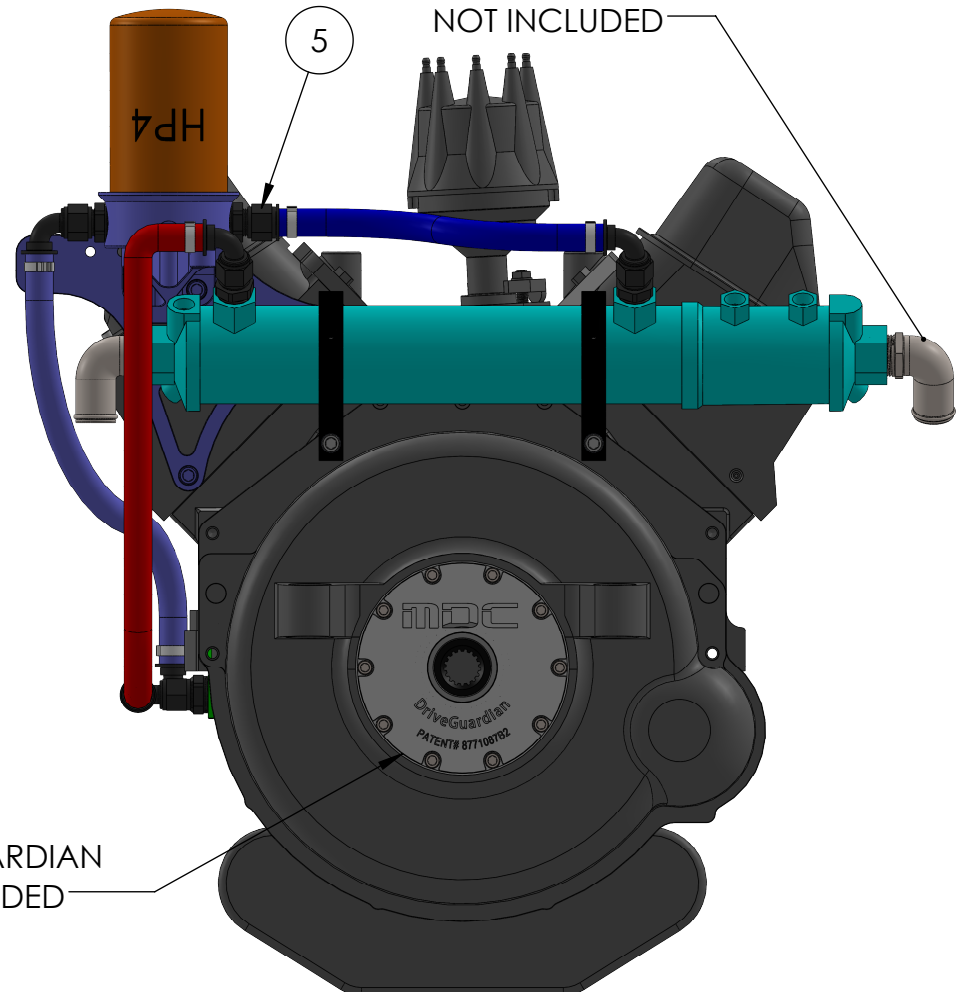

**HARDIN
MARINE**

11 Industry Dr. Palm Coast, FL 32137
386-445-2500 / FAX 386-445-1122

PART NO.
620-843P
620-843BK

TITLE: **700 HP GEN 5/6 POWER
STEERING OIL SYSTEM -10PO**
www.hardin-marine.com

ITEM NO.	PART NUMBER	DESCRIPTION	QTY.
1	620-650	OIL COOLER	1
2	625-7705	BRAVO OIL COOLER MOUNT	2
3	625-7914	3/4 NPT SIDE INLET OIL ADAPTER - GEN 4	1
4	625-7745	OIL FILTER HEAD ASSEMBLY	1
5	552-230010BB	HOSE END, -12	1
6	552-239010BB	HOSE END, -10 90 DEG.	5
7	552-981613BB	FITTING, 3/4NPT x -10AN	6
8	552-818410	CLAMP, -10 PUSH LOC	6
9	552-520010	-10 PUSH ON HOSE	10

740-22460 HP4
740-22465 HP6
OIL FILTER NOT
INCLUDED

AVAILABLE IN:
625-7745 POLISHED
625-7742 BLACK

FITTING, 1" NPT x 1-1/4 HOSE 90 DEG.
NOT INCLUDED

221-1015
DRIVE GUARDIAN
NOT INCLUDED

THIS DRAWING IS CONFIDENTIAL AND IS SUPPLIED ON EXPRESS CONDITION THAT IT SHALL NOT BE LENT, COPIED OR DISCLOSED TO ANY OTHER PERSON OR USED FOR ANY OTHER PURPOSE WITHOUT WRITTEN CONSENT OF HARDIN MARINE INC.. BREACH OF THIS CONTRACT WILL HOLD AND IT'S PRINCIPALS LIABLE FOR LOSS AND DAMAGES.