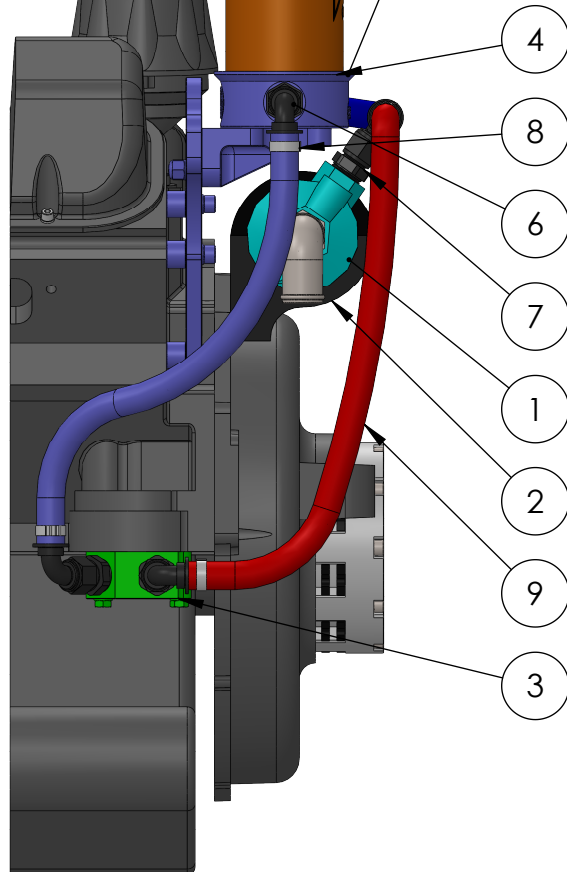

**HARDIN
MARINE**

11 Industry Dr. Palm Coast, FL 32137
386-445-2500 / FAX 386-445-1122

PART NO.
620-843P
620-843BK

TITLE: **700 HP GEN 5/6 POWER
STEERING OIL SYSTEM -10PO**
www.hardin-marine.com

ITEM NO.	PART NUMBER	DESCRIPTION	QTY.
1	620-650	OIL COOLER	1
2	625-7705	BRAVO OIL COOLER MOUNT	2
3	625-7914	3/4 NPT SIDE INLET OIL ADAPTER - GEN 4	1
4	625-7745	OIL FILTER HEAD ASSEMBLY	1
5	552-230010BB	HOSE END, -12	1
6	552-239010BB	HOSE END, -10 90 DEG.	5
7	552-981613BB	FITTING, 3/4NPT x -10AN	6
8	552-818410	CLAMP, -10 PUSH LOC	6
9	552-520010	-10 PUSH ON HOSE	10

740-22460 HP4
740-22465 HP6
OIL FILTER NOT
INCLUDED

AVAILABLE IN:
625-7745 POLISHED
625-7742 BLACK

FITTING, 1" NPT x 1-1/4 HOSE 90 DEG.
NOT INCLUDED

221-1015
DRIVE GUARDIAN
NOT INCLUDED

THIS DRAWING IS CONFIDENTIAL AND IS SUPPLIED ON EXPRESS CONDITION THAT IT SHALL NOT BE LENT, COPIED OR DISCLOSED TO ANY OTHER PERSON OR USED FOR ANY OTHER PURPOSE WITHOUT WRITTEN CONSENT OF HARDIN MARINE INC.. BREACH OF THIS CONTRACT WILL HOLD AND IT'S PRINCIPALS LIABLE FOR LOSS AND DAMAGES.