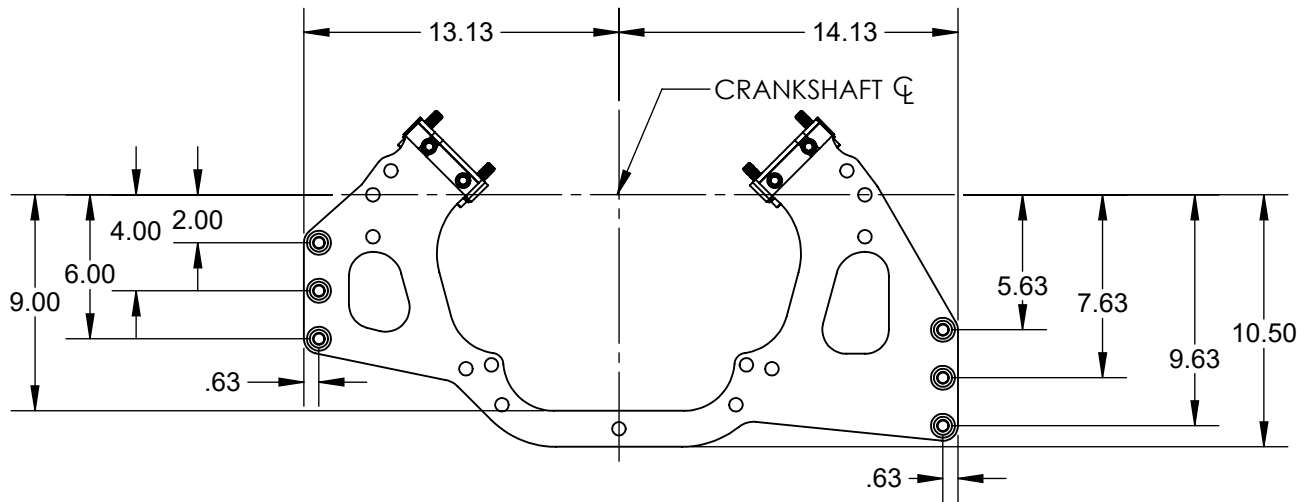

HARDIN  
MARINE

11 Industry Dr. Palm Coast, FL 32137  
386-445-2500 / FAX 386-445-1122

PART NO.

625-8535

TITLE:

LS SIDE BY SIDE ENGINE MOUNT

www.hardin-marine.com

ENGINE MOUNTS COME RAW ALUMINUM FINISH

STARBOARD SIDE SHOWN  
FLIP MOUNT FOR PORT SIDE

ITEM NO.	PART NUMBER	DESCRIPTION	QTY.
1	625-4041	WASHER, HAT	6
2	625-8528	MOUNT, FRONT - SIDE BY SIDE	1
3	625-8532	PAD, LS MOTOR MOUNT - PORT	1
4	625-8533	PAD, LS MOTOR MOUNT - STRB	1
5	625-8534	PAD, FRONT - LS ENGINE MOUNT	2
6	90037AN-STSS	WASHER, 3/8 AN	4
7	90037C225SHS	BOLT, SHCS, 3/8-16x2-1/4	4
8	900M10AN-STSS	WASHER, M10	8
9	900M10C040SHS	BOLT, SHCS, M10x40	8