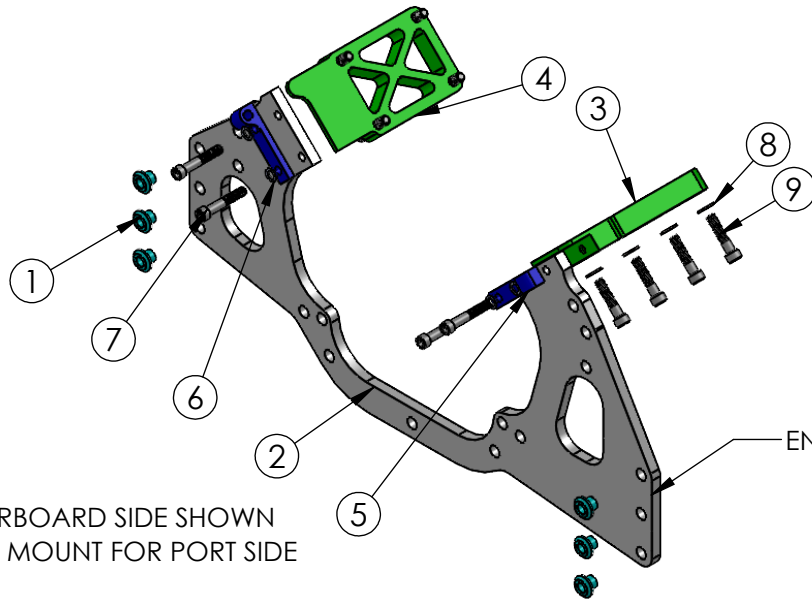

HARDIN  
MARINE

11 Industry Dr. Palm Coast, FL 32137  
386-445-2500 / FAX 386-445-1122

PART NO.

625-8535

TITLE:

LS SIDE BY SIDE ENGINE MOUNT

www.hardin-marine.com

ENGINE MOUNTS COME RAW ALUMINUM FINISH

STARBOARD SIDE SHOWN  
FLIP MOUNT FOR PORT SIDE

ITEM NO.	PART NUMBER	DESCRIPTION	QTY.
1	625-4041	WASHER, HAT	6
2	625-8528	MOUNT, FRONT - SIDE BY SIDE	1
3	625-8532	PAD, LS MOTOR MOUNT - PORT	1
4	625-8533	PAD, LS MOTOR MOUNT - STRB	1
5	625-8534	PAD, FRONT - LS ENGINE MOUNT	2
6	90037AN-STSS	WASHER, 3/8 AN	4
7	90037C225SHS	BOLT, SHCS, 3/8-16x2-1/4	4
8	900M10AN-STSS	WASHER, M10	8
9	900M10C040SHS	BOLT, SHCS, M10x40	8