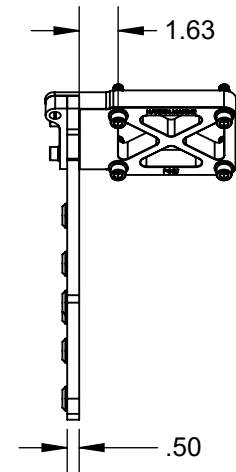

HARDIN  
MARINE

11 Industry Dr. Palm Coast, FL 32137  
386-445-2500 / FAX 386-445-1122

PART NO.

625-8535

TITLE:

LS SIDE BY SIDE ENGINE MOUNT

www.hardin-marine.com

ENGINE MOUNTS COME RAW ALUMINUM FINISH

STARBOARD SIDE SHOWN  
FLIP MOUNT FOR PORT SIDE

ITEM NO.	PART NUMBER	DESCRIPTION	QTY.
1	625-4041	WASHER, HAT	6
2	625-8528	MOUNT, FRONT - SIDE BY SIDE	1
3	625-8532	PAD, LS MOTOR MOUNT - PORT	1
4	625-8533	PAD, LS MOTOR MOUNT - STRB	1
5	625-8534	PAD, FRONT - LS ENGINE MOUNT	2
6	90037AN-STSS	WASHER, 3/8 AN	4
7	90037C225SHS	BOLT, SHCS, 3/8-16x2-1/4	4
8	900M10AN-STSS	WASHER, M10	8
9	900M10C040SHS	BOLT, SHCS, M10x40	8