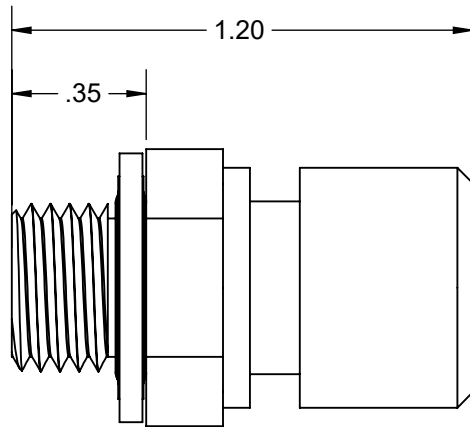

HARDIN MARINE 11 Industry Dr. Palm Coast, FL 32137
386-445-2500 / FAX 386-445-1122

PART NO.
137-8082

TITLE:
ADAPTER, -3 FEMALE INVERTED FLARE TO
-4 JIC MALE O-RING - STEEL

www.hardin-marine.com

3/8-24 THREAD
-3 FEMALE INVERTED FLARE

.63

SECTION A-A

7/16-20 THREAD
-4 JIC O-RING