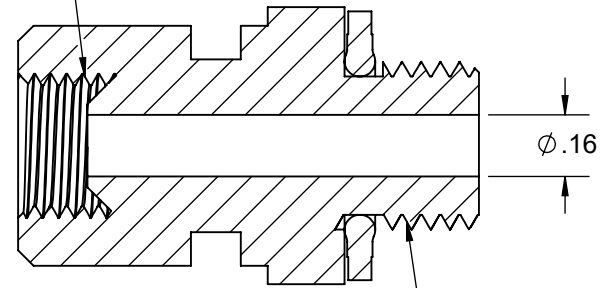

HARDIN MARINE 11 Industry Dr. Palm Coast, FL 32137
386-445-2500 / FAX 386-445-1122

PART NO.
137-8082

TITLE:
ADAPTER, -3 FEMALE INVERTED FLARE TO
-4 JIC MALE O-RING - STEEL

www.hardin-marine.com

3/8-24 THREAD
-3 FEMALE INVERTED FLARE

.63

SECTION A-A

7/16-20 THREAD
-4 JIC O-RING