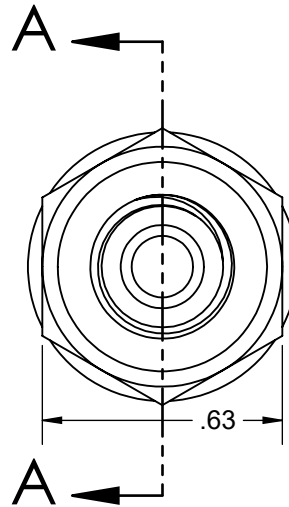

HARDIN MARINE 11 Industry Dr. Palm Coast, FL 32137
386-445-2500 / FAX 386-445-1122

PART NO.
137-8082

TITLE:
ADAPTER, -3 FEMALE INVERTED FLARE TO
-4 JIC MALE O-RING - STEEL

www.hardin-marine.com

3/8-24 THREAD
-3 FEMALE INVERTED FLARE

.63

SECTION A-A

7/16-20 THREAD
-4 JIC O-RING