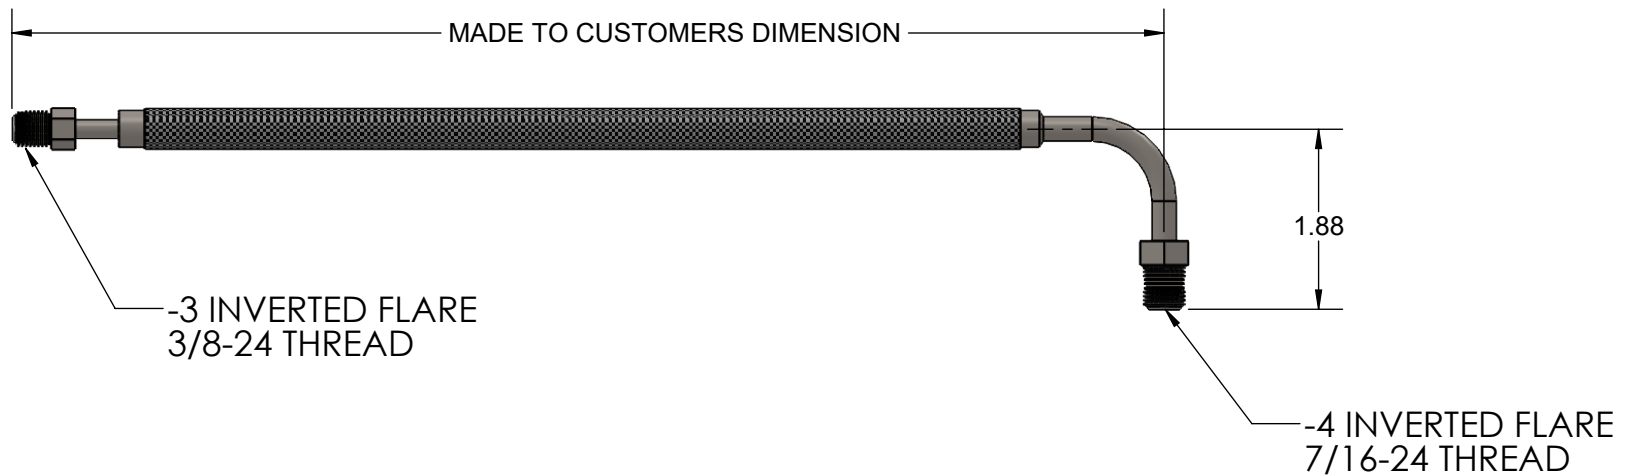

HARDIN MARINE 11 Industry Dr. Palm Coast, FL 32137
386-445-2500 / FAX 386-445-1122

PART NO.
137-8403

TITLE:
OUTDRIVE TRIM HOSE - SHORT RADIUS

www.hardin-marine.com

PRICE IS PER INCH. MINIMUM PRICED LENGHT IS 60". IF YOU NEED A HOSE UNDER 60" IN LENGTH, YOU STILL WILL CHARGED FOR 60". HOSE ARE MADE TO ORDER AND ARE NOT RETURNABLE.