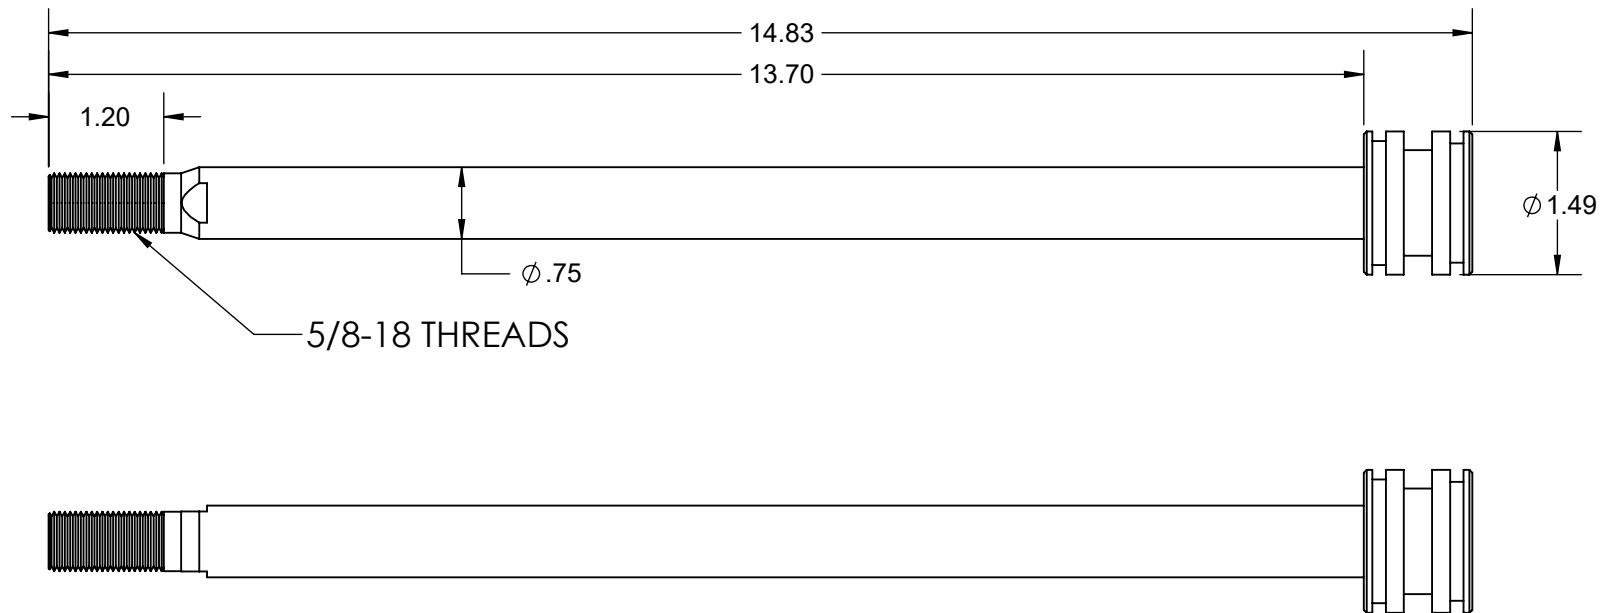

HARDIN MARINE 11 Industry Dr. Palm Coast, FL 32137
386-445-2500 / FAX 386-445-1122

PART NO.
137-9496

TITLE:
ROD, 9" STEERING RAM

www.hardin-marine.com

THIS FITS MAYFAIR 137-9234 9" STEERING RAM.

THIS DRAWING IS CONFIDENTIAL AND IS SUPPLIED ON EXPRESS CONDITION THAT IT SHALL NOT BE LENT, COPIED OR DISCLOSED TO ANY OTHER PERSON OR USED FOR ANY OTHER PURPOSE WITHOUT WRITTEN CONSENT OF HARDIN MARINE INC.. BREACH OF THIS CONTRACT WILL HOLD AND IT'S PRINCIPALS LIABLE FOR LOSS AND DAMAGES.