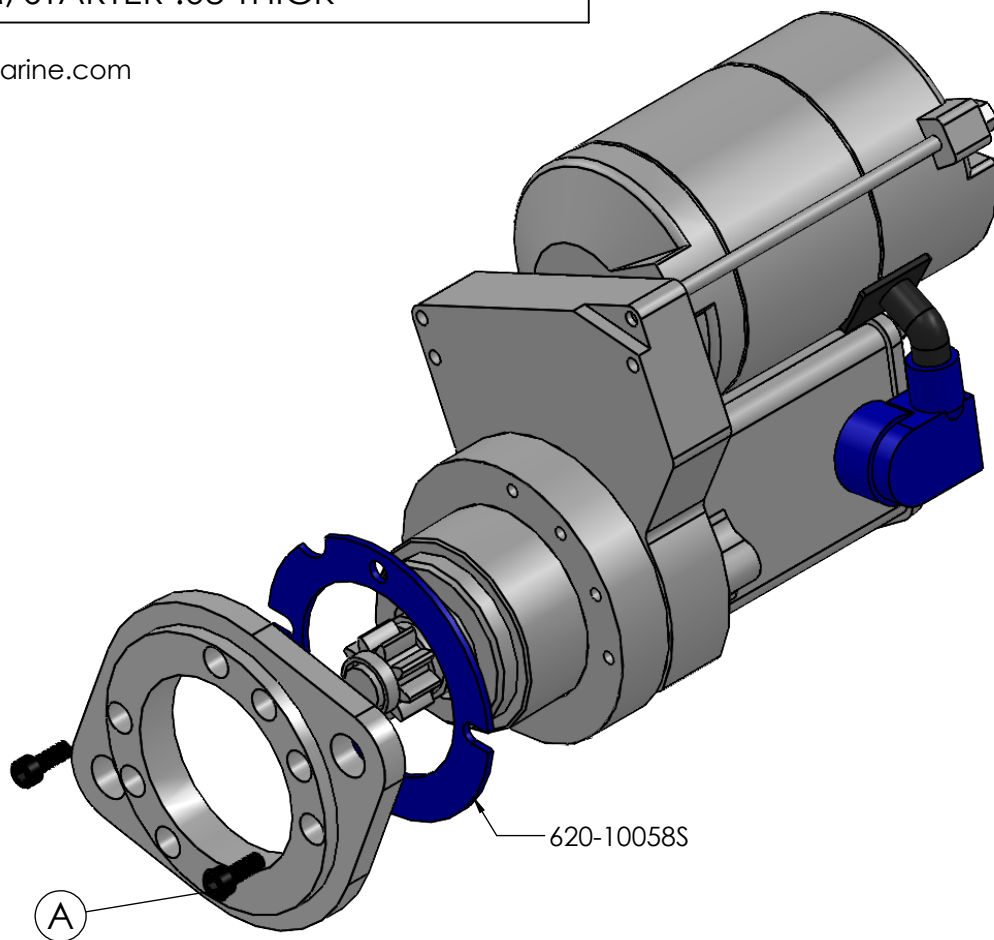

HARDIN 11 Industry Dr. Palm Coast, FL 32137
MARINE 386-445-2500 / FAX 386-445-1122

PART NO.
620-10058S

TITLE:
SHIM, STARTER .08 THICK

www.hardin-marine.com

USE WITH STARTERS:

620-3120

620-3121

620-3122

620-3125

620-3130

620-10058

620-10059

620-10060

620-70109

INSTALLATION INSTRUCTIONS:

- 1) WORKS WITH STARTERS LISTED ABOVE.
- 2) MOVES THE PINION GEAR .08 FARTHER AWAY FROM THE RING GEAR.
- 3) USE A 5/32 ALLEN SOCKET TO REMOVE THE 2 BOLTS AND MOUNTING FLANGE, FIG. A.
- 4) SLIDE THE SHIM OVER THE STARTER AND REINSTALL MOUNTING FLANGE.