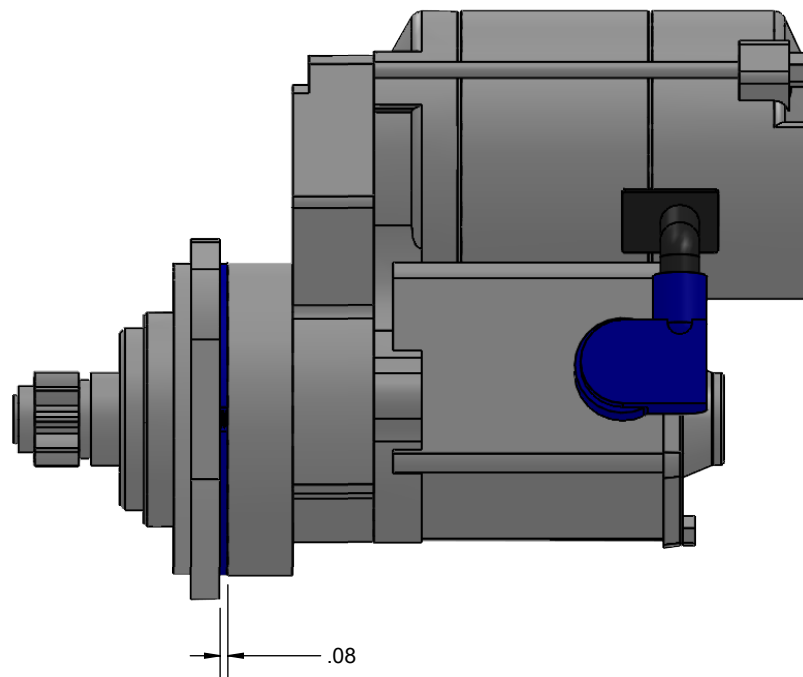

HARDIN 11 Industry Dr. Palm Coast, FL 32137
MARINE 386-445-2500 / FAX 386-445-1122

PART NO.
620-10058S

TITLE:
SHIM, STARTER .08 THICK

www.hardin-marine.com

USE WITH STARTERS:

620-3120

620-3121

620-3122

620-3125

620-3130

620-10058

620-10059

620-10060

620-70109

INSTALLATION INSTRUCTIONS:

- 1) WORKS WITH STARTERS LISTED ABOVE.
- 2) MOVES THE PINION GEAR .08 FARTHER AWAY FROM THE RING GEAR.
- 3) USE A 5/32 ALLEN SOCKET TO REMOVE THE 2 BOLTS AND MOUNTING FLANGE, FIG. A.
- 4) SLIDE THE SHIM OVER THE STARTER AND REINSTALL MOUNTING FLANGE.