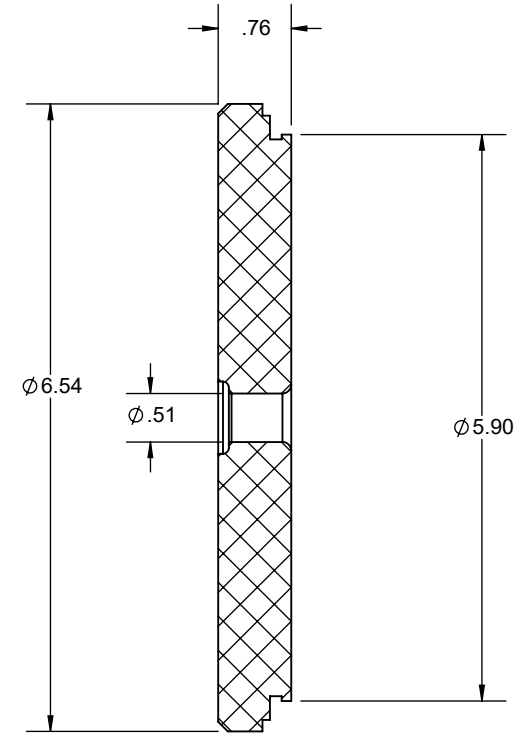

HARDIN 11 Industry Dr. Palm Coast, FL 32137
MARINE 386-445-2500 / FAX 386-445-1122

PART NO.
620-913245

TITLE:
LID, SWIRL AWAY SEA STRAINER

www.hardin-marine.com

*FITS 620-913200, 620-913201, 620-913202, 620-913203, 620-913204, 620-913205 & 620-913206 SEA STRAINERS

*DOES NOT FIT 420-913222 SEA STRAINER, SEE 420-913272 OR 420-913275 LIDS.

*DOES NOT FIT 620-913208 TITAN SEA STRAINERS. USE 620-913219 LID.

SECTION A-A