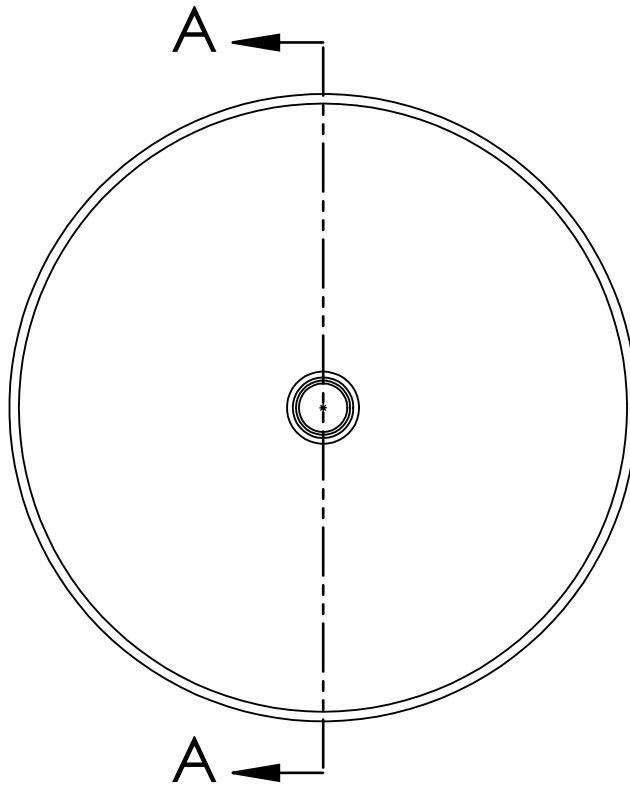

HARDIN 11 Industry Dr. Palm Coast, FL 32137
MARINE 386-445-2500 / FAX 386-445-1122

PART NO.
620-913245

TITLE:
LID, SWIRL AWAY SEA STRAINER

www.hardin-marine.com

*FITS 620-913200, 620-913201, 620-913202, 620-913203, 620-913204, 620-913205 & 620-913206 SEA STRAINERS

*DOES NOT FIT 420-913222 SEA STRAINER, SEE 420-913272 OR 420-913275 LIDS.

*DOES NOT FIT 620-913208 TITAN SEA STRAINERS. USE 620-913219 LID.

SECTION A-A