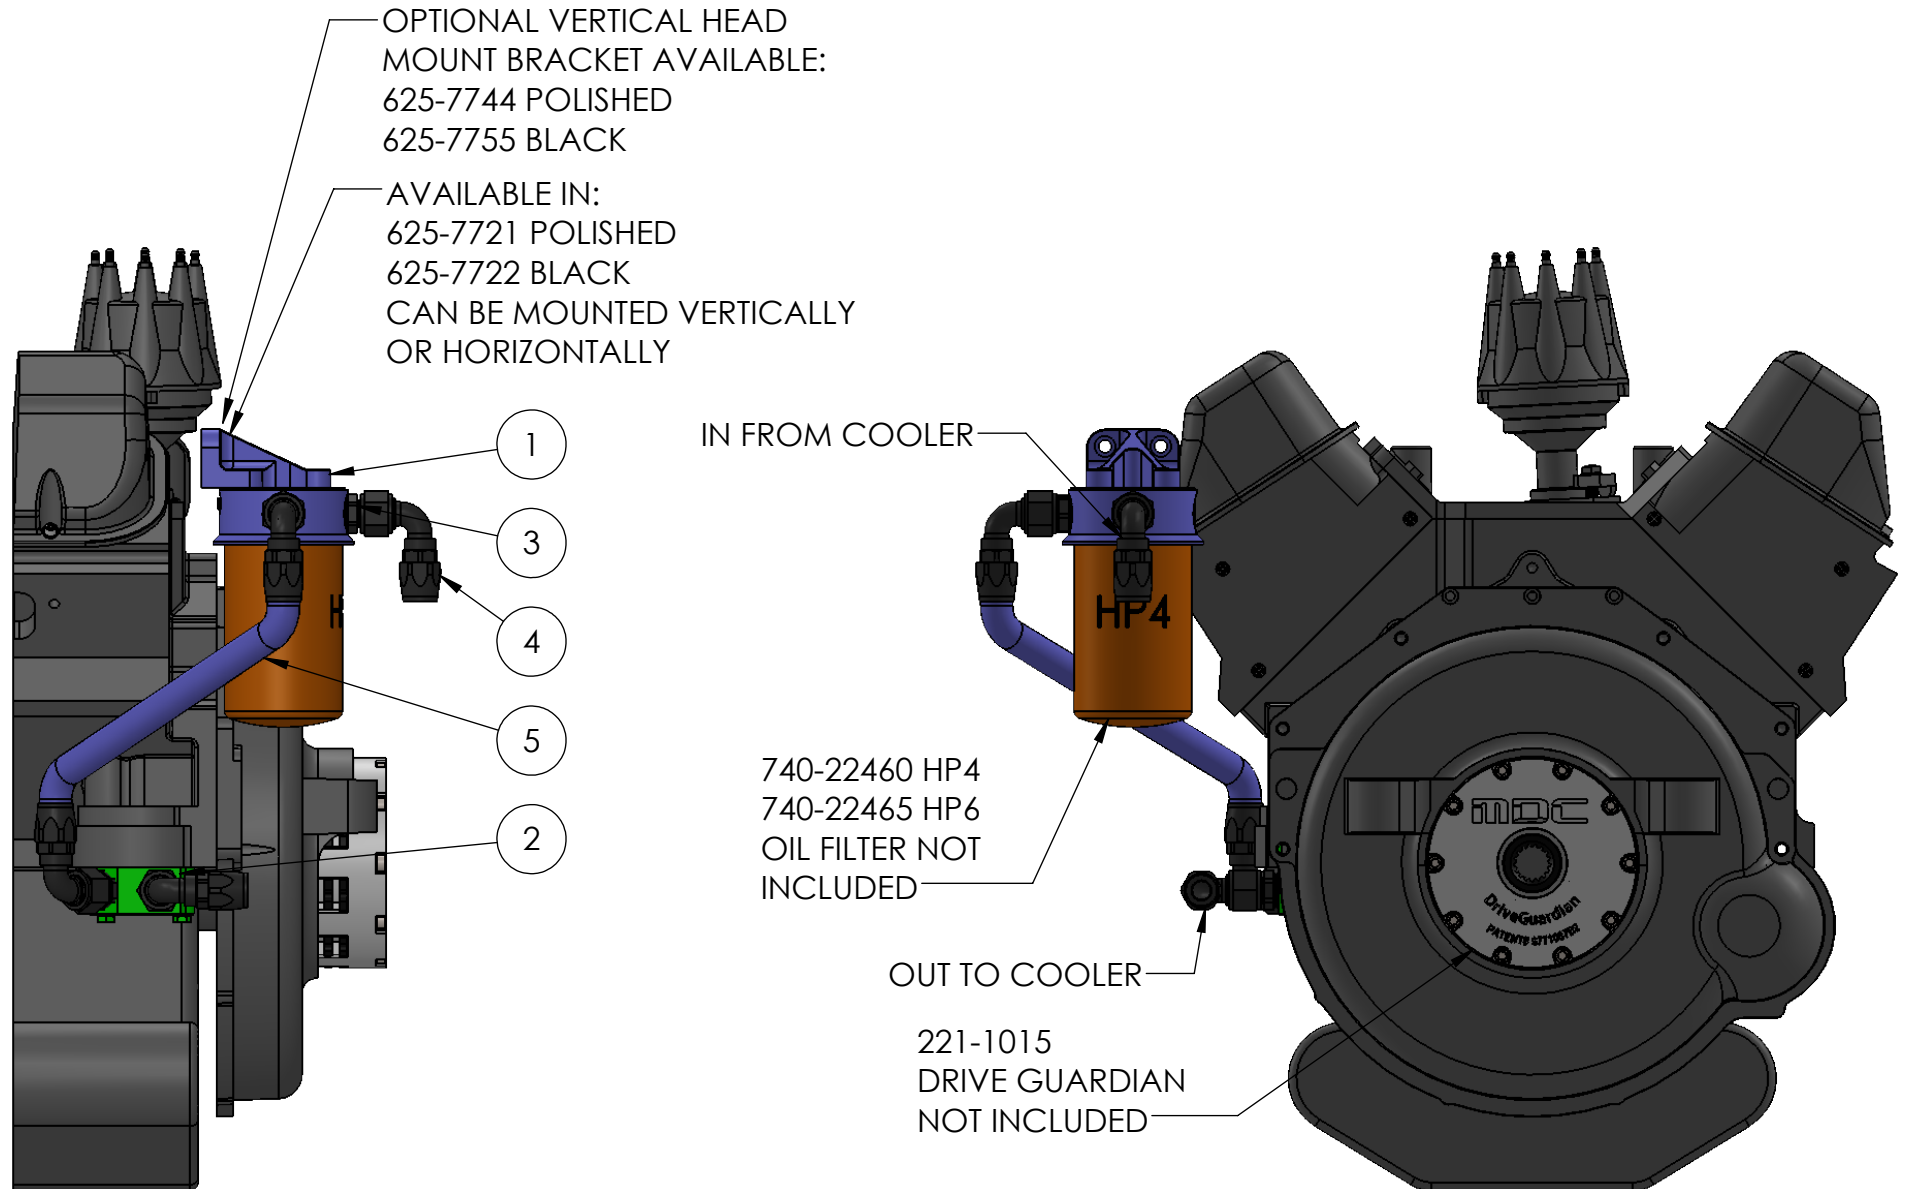

HARDIN
MARINE

11 Industry Dr. Palm Coast, FL 32137
386-445-2500 / FAX 386-445-1122

PART NO.
620-915P
620-915BK

TITLE: 1000 HP GEN 5/6 REMOTE MOUNT
OIL FILTER RELOCATION KIT -12 BR
www.hardin-marine.com

ITEM NO.	PART NUMBER	DESCRIPTION	QTY.
1	625-7721	BULKHEAD FILTER MOUNT	1
2	625-7916	3/4 NPT SIDE INLET OIL ADAPTER - GEN 5/6	1
3	552-981613BB	FITTING, 3/4NPT x -10AN	4
4	552-209012BB	HOSE END, -12 90 DEG.	4
5	552-3112	-12 BRAIDED HOSE	8