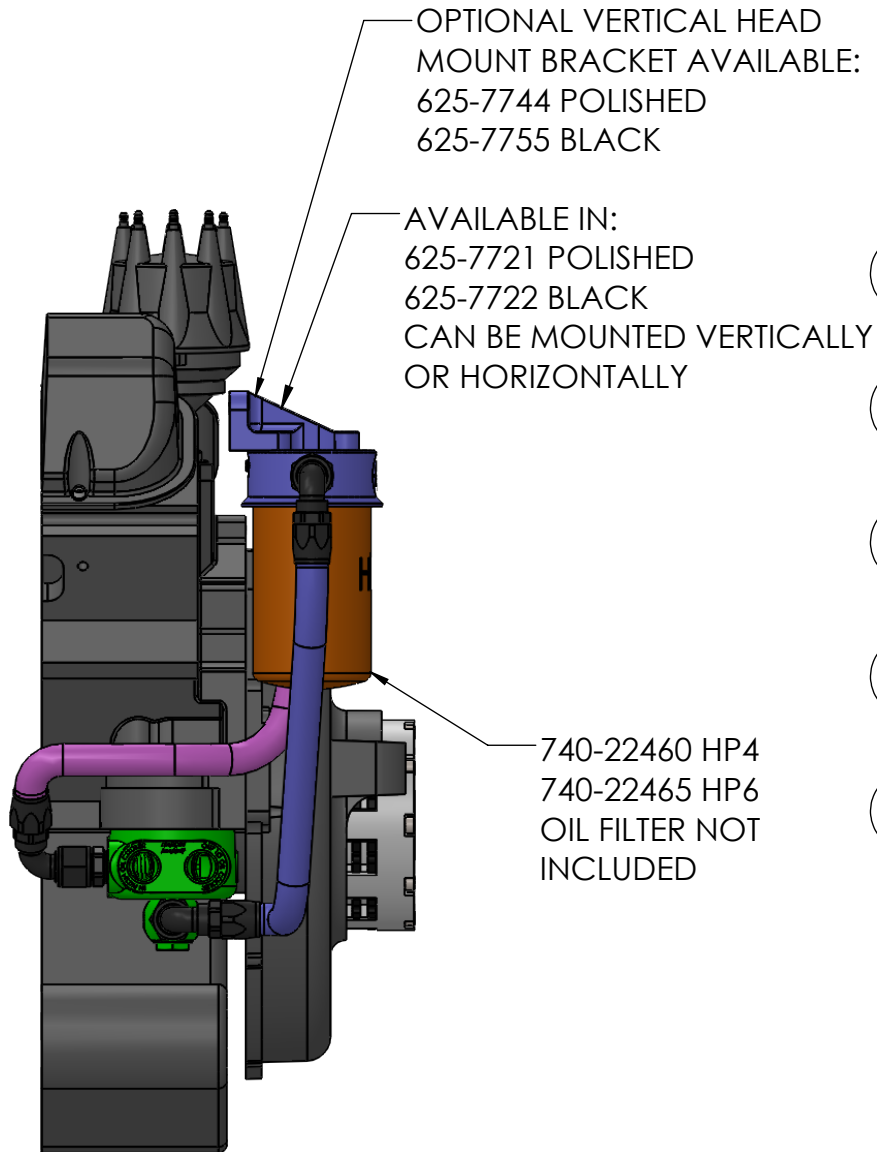

HARDIN MARINE 11 Industry Dr. Palm Coast, FL 32137
386-445-2500 / FAX 386-445-1122

PART NO.
620-916P
620-916BK

TITLE: 1000 HP GEN 5/6 REMOTE MOUNT THERMOSTATIC OIL FILTER RELOCATION KIT -12BR

ITEM NO.	PART NUMBER	DESCRIPTION	QTY.
1	625-7721	BULKHEAD FILTER MOUNT	1
2	625-7704	GEN 5/6 THERMOSTATIC ADAPTER	1
3	552-981613BB	FITTING, 3/4NPT x -10AN	4
4	552-209012BB	HOSE END, -12 90 DEG.	4
5	552-3112	-12 BRAIDED HOSE	8

www.hardin-marine.com

THIS DRAWING IS CONFIDENTIAL AND IS SUPPLIED ON EXPRESS CONDITION THAT IT SHALL NOT BE LENT, COPIED OR DISCLOSED TO ANY OTHER PERSON OR USED FOR ANY OTHER PURPOSE WITHOUT WRITTEN CONSENT OF HARDIN MARINE INC.. BREACH OF THIS CONTRACT WILL HOLD ..... AND IT'S PRINCIPALS LIABLE FOR LOSS AND DAMAGES.