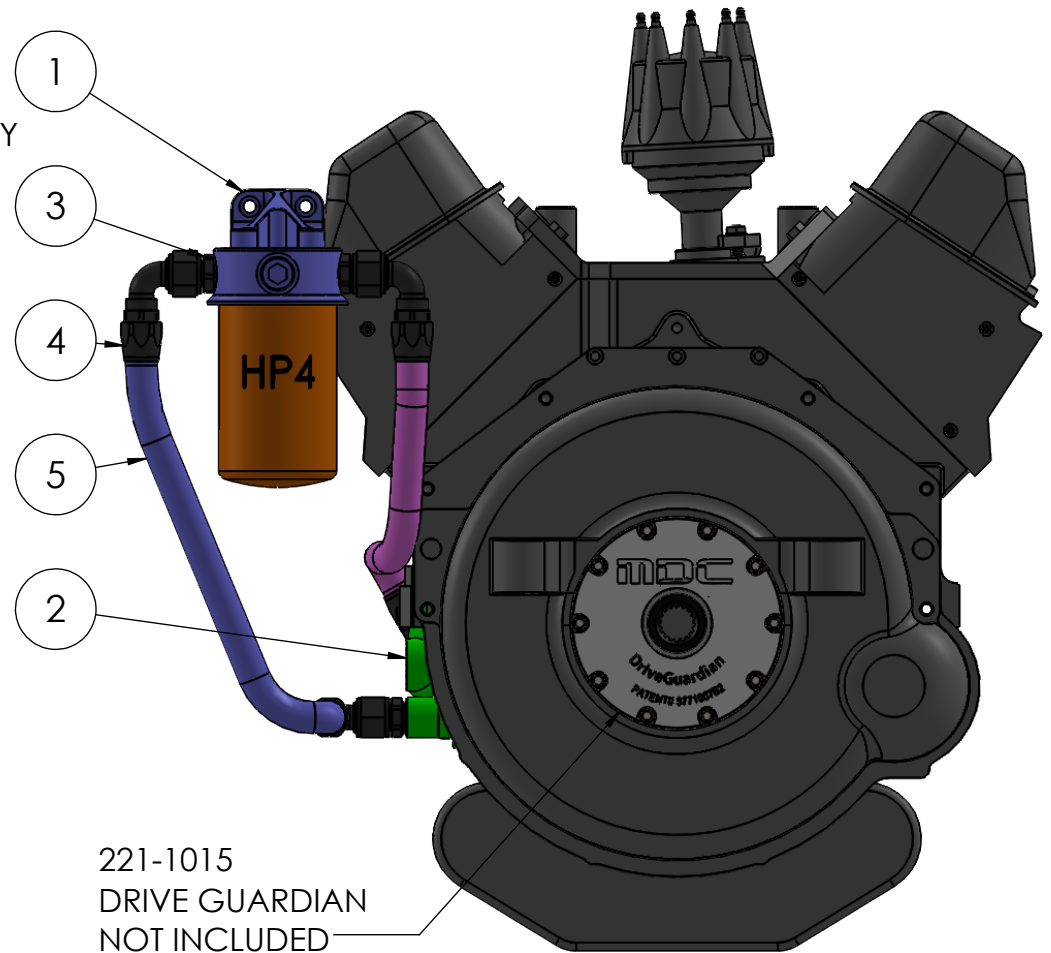

HARDIN MARINE 11 Industry Dr. Palm Coast, FL 32137
386-445-2500 / FAX 386-445-1122

PART NO.
620-916P
620-916BK

TITLE: 1000 HP GEN 5/6 REMOTE MOUNT THERMOSTATIC OIL FILTER RELOCATION KIT -12BR

ITEM NO.	PART NUMBER	DESCRIPTION	QTY.
1	625-7721	BULKHEAD FILTER MOUNT	1
2	625-7704	GEN 5/6 THERMOSTATIC ADAPTER	1
3	552-981613BB	FITTING, 3/4NPT x -10AN	4
4	552-209012BB	HOSE END, -12 90 DEG.	4
5	552-3112	-12 BRAIDED HOSE	8

www.hardin-marine.com

THIS DRAWING IS CONFIDENTIAL AND IS SUPPLIED ON EXPRESS CONDITION THAT IT SHALL NOT BE LENT, COPIED OR DISCLOSED TO ANY OTHER PERSON OR USED FOR ANY OTHER PURPOSE WITHOUT WRITTEN CONSENT OF HARDIN MARINE INC.. BREACH OF THIS CONTRACT WILL HOLD ..... AND IT'S PRINCIPALS LIABLE FOR LOSS AND DAMAGES.