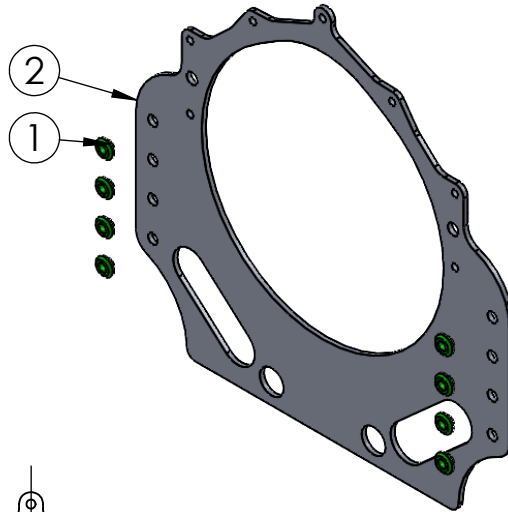

HARDIN
MARINE

11 Industry Dr. Palm Coast, FL 32137
386-445-2500 / FAX 386-445-1122

PART NO.

625-8820

ITEM NO.	PART NUMBER	DESCRIPTION	QTY.
1	625-8801	WASHER, HAT	8
2	625-8806	MOUNT, REAR SHIPPING	1

TITLE:

BBC REAR SHIPPING ENGINE MOUNT

www.hardin-marine.com

ENGINE MOUNTS COME RAW ALUMINUM FINISH

THIS DRAWING IS CONFIDENTIAL AND IS SUPPLIED ON EXPRESS CONDITION THAT IT SHALL NOT BE LENT, COPIED OR DISCLOSED TO ANY OTHER PERSON OR USED FOR ANY OTHER PURPOSE WITHOUT WRITTEN CONSENT OF HARDIN MARINE INC.. BREACH OF THIS CONTRACT WILL HOLD AND IT'S PRINCIPALS LIABLE FOR LOSS AND DAMAGES.