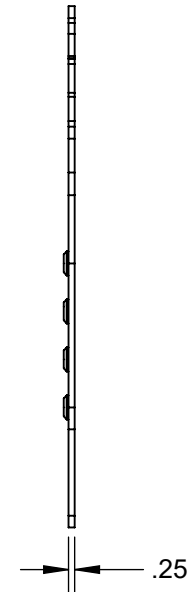

THIS DRAWING IS CONFIDENTIAL AND IS SUPPLIED ON EXPRESS CONDITION THAT IT SHALL NOT BE LENT, COPIED OR DISCLOSED TO ANY OTHER PERSON OR USED FOR ANY OTHER PURPOSE WITHOUT WRITTEN CONSENT OF HARDIN MARINE INC.. BREACH OF THIS CONTRACT WILL HOLD ..... AND IT'S PRINCIPALS LIABLE FOR LOSS AND DAMAGES.