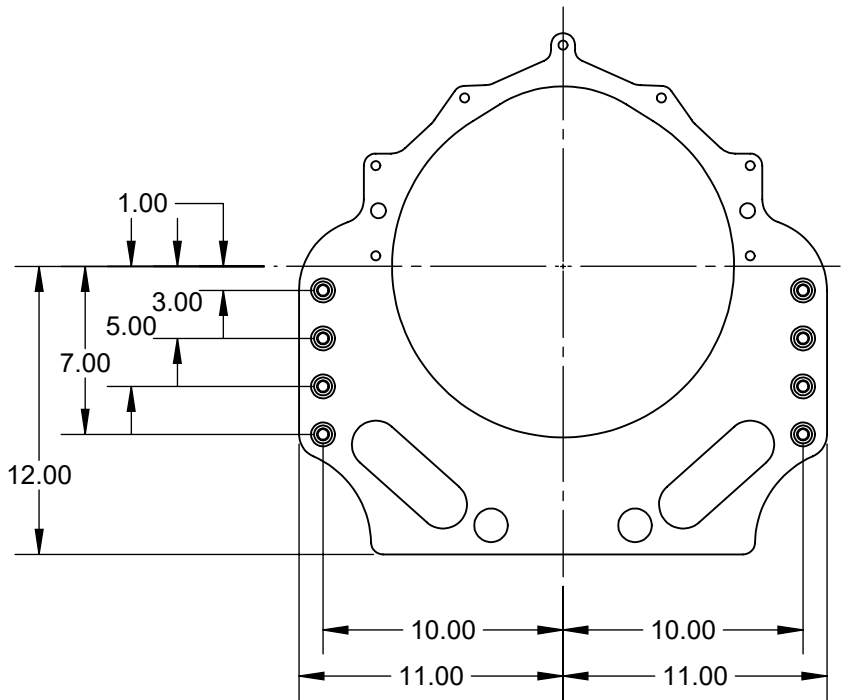

THIS DRAWING IS CONFIDENTIAL AND IS SUPPLIED ON EXPRESS CONDITION THAT IT SHALL NOT BE LENT, COPIED OR DISCLOSED TO ANY OTHER PERSON OR USED FOR ANY OTHER PURPOSE WITHOUT WRITTEN CONSENT OF HARDIN MARINE INC.. BREACH OF THIS CONTRACT WILL HOLD ..... AND IT'S PRINCIPALS LIABLE FOR LOSS AND DAMAGES.